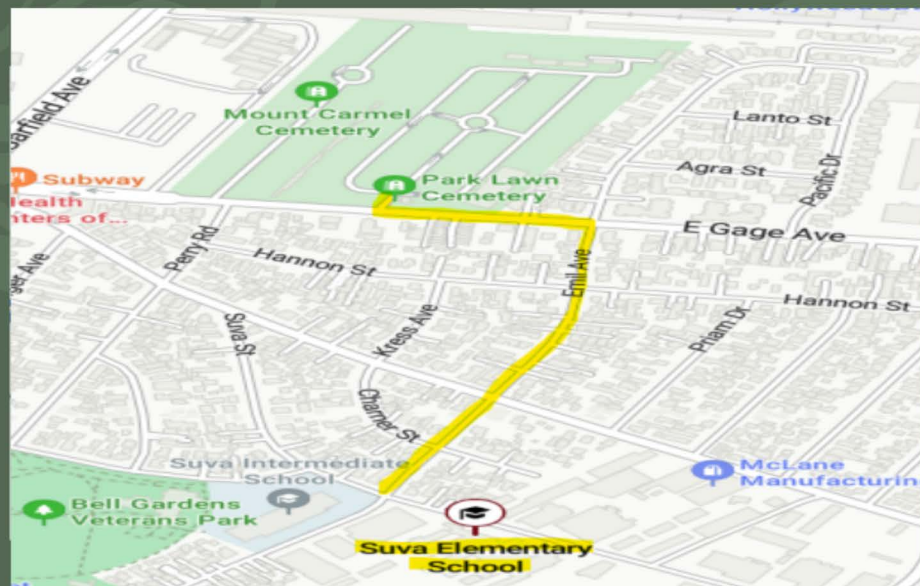

## PARK LAWN CEMETERY

Dear Park Lawn Cemetery families parking inside the cemetery will be limited on :

**Sunday, June 21st, 2026**

Pedestrians Only

Accessibility to handicap displaying placard

Find free parking and shuttle services at Suva Elementary School

**Shuttle Service from school to cemetery:  
7:00 a.m. – 5:00 p.m.**

Additional Parking:

Suva Elementary  
School  
6740 Suva Street  
Bell Gardens, CA.  
90201

Encuentre estacionamiento gratuito y servicios de transporte en la Suva Elementary School

**Transporte de cortesía de la escuela al cementerio: 7:00 a.m. – 5:00 p.m.**

Additional Parking:

Suva Elementary  
School  
6740 Suva Street  
Bell Gardens, CA.  
90201